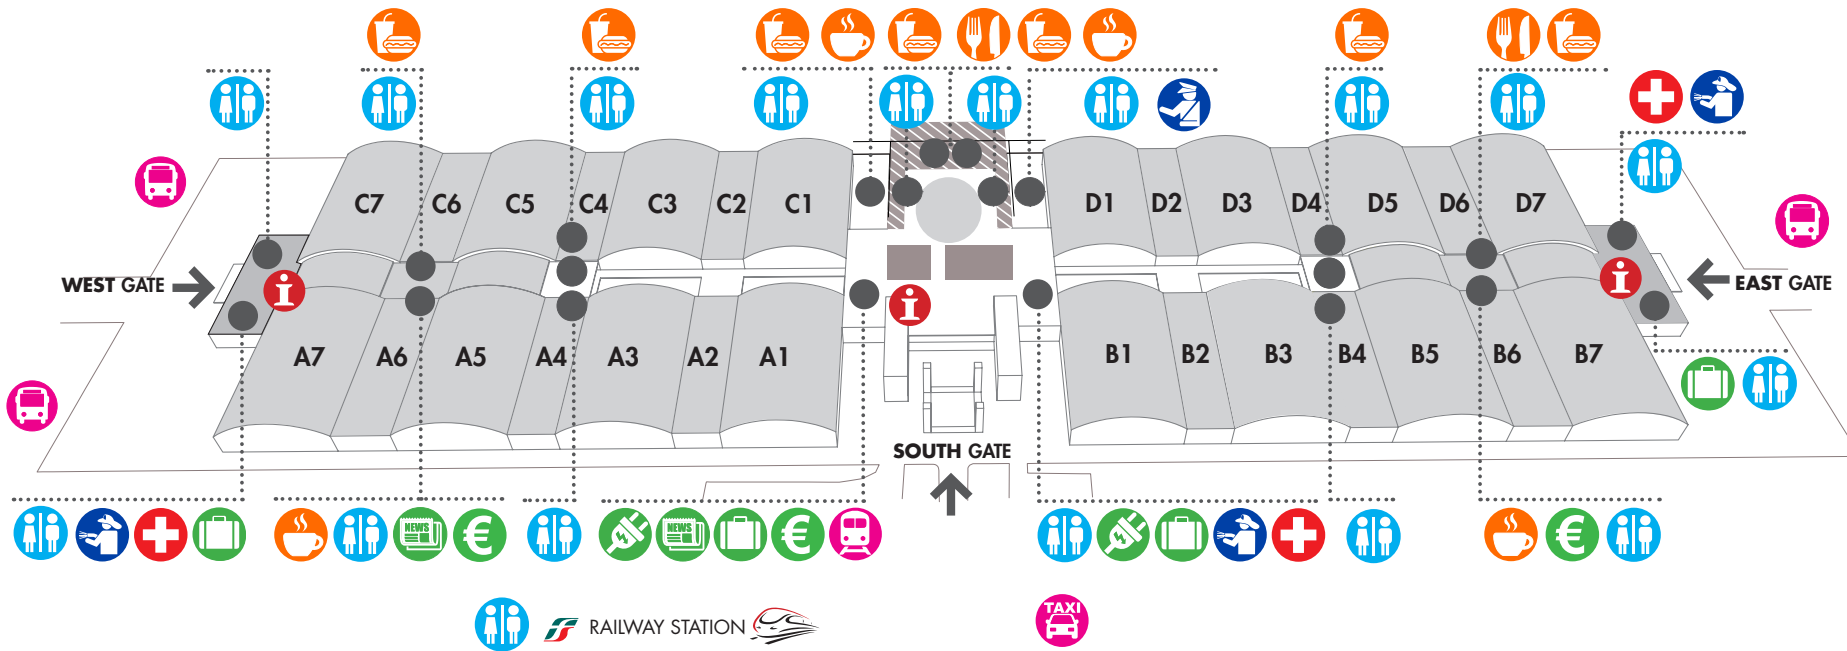

FAIRGROUNDS MAP

	INFO POINT
	RESTAURANT
	TAKE AWAY
	BAR
	NEWSPAPERS
	WARDROBE
	CHARGING
	ATM / CASH MACHINE
	TOILETTE
	TAXI
	TRAIN TICKETS
	BUS
	FIRST AID
	POLICE
	VVF FIRE DPT